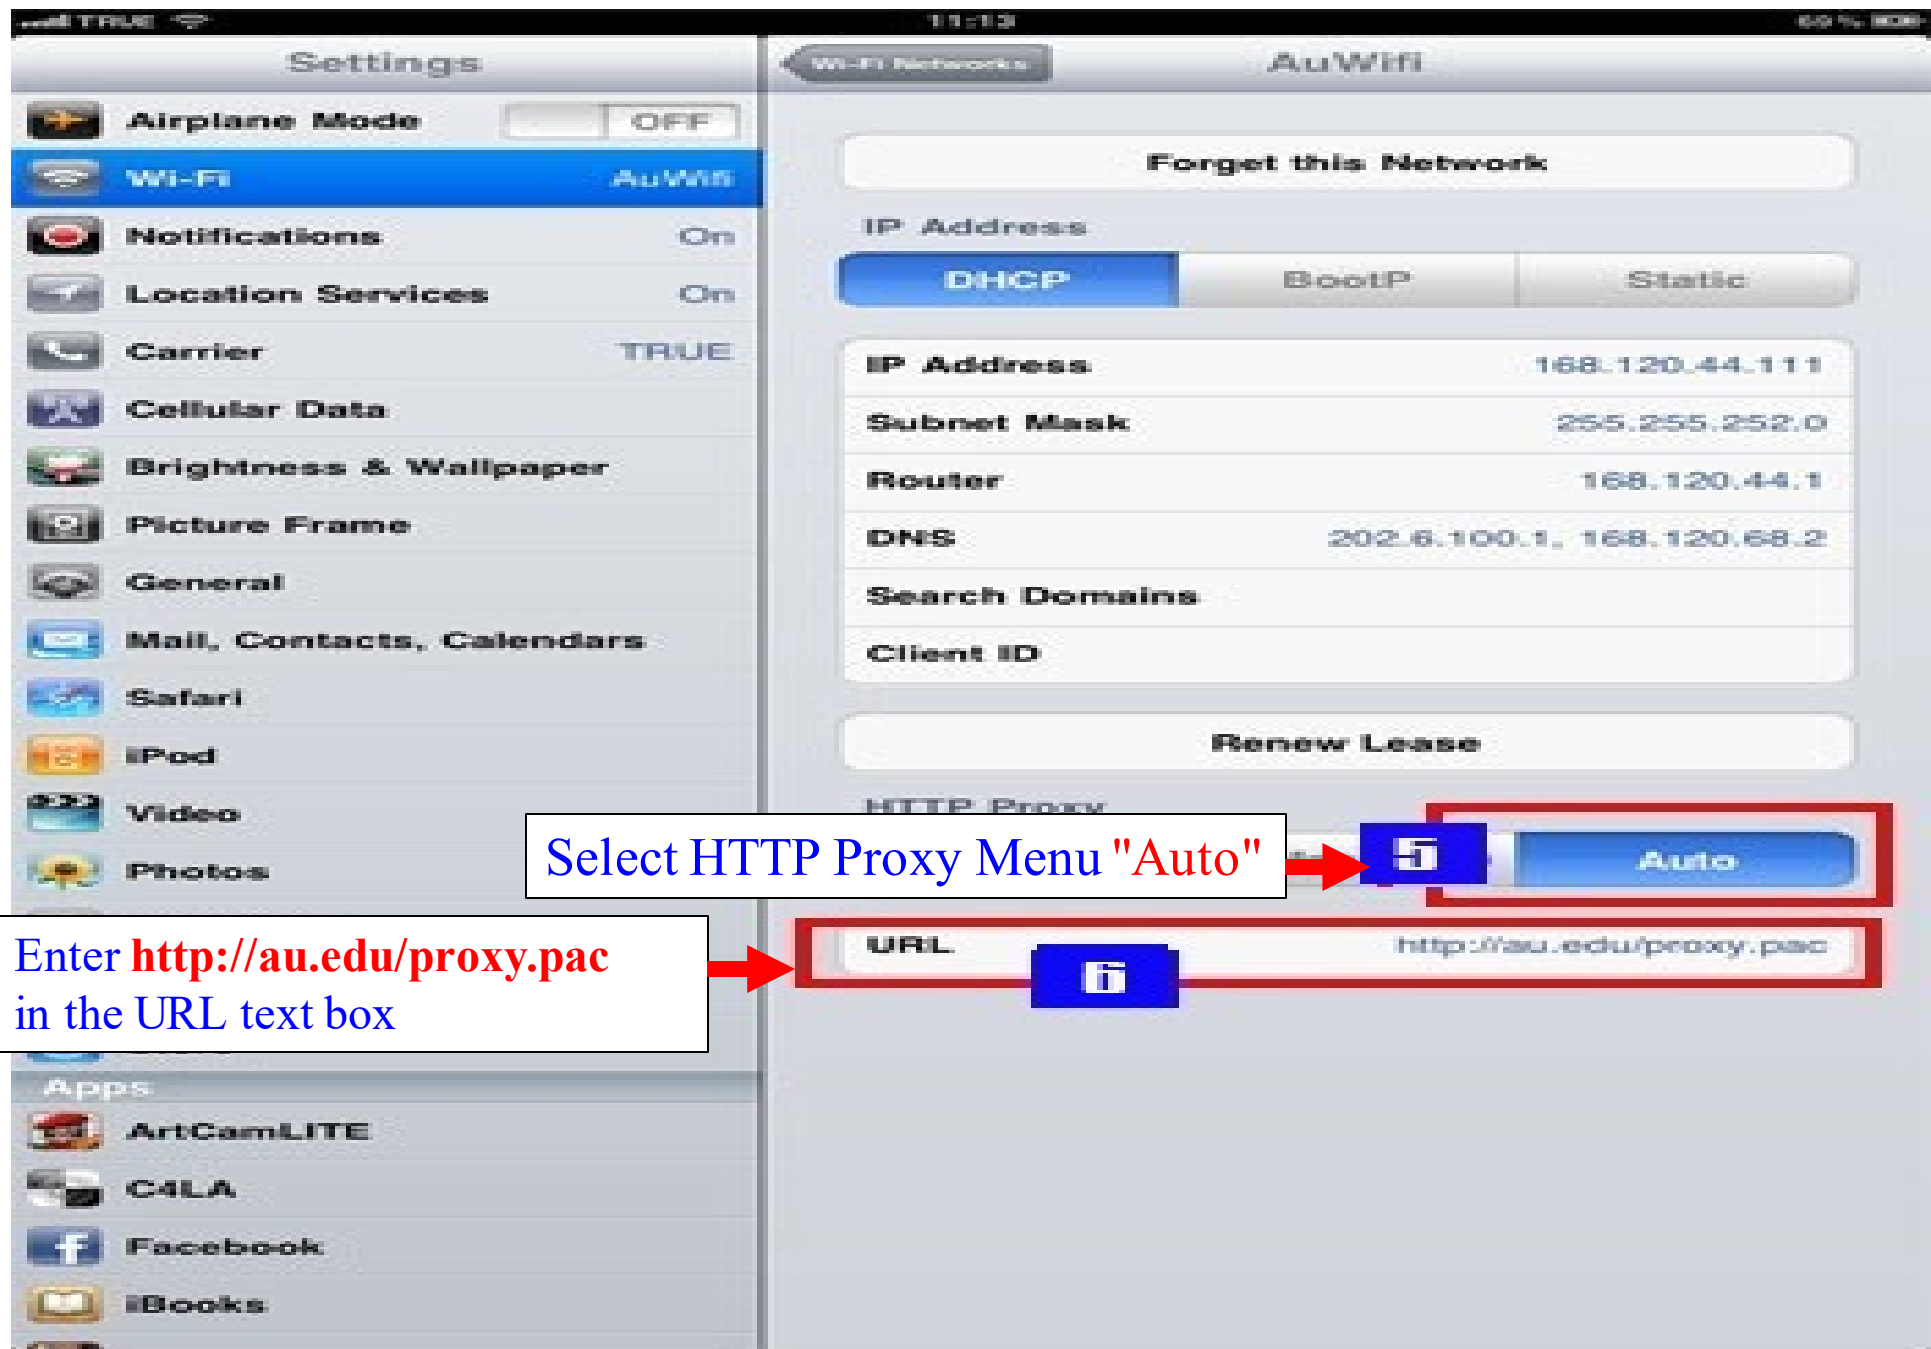

Off Campus Access (Proxy)

For iPad, iPhone and iPod Touch

1

Go to Settings.

library.au.edu

7

Visit library website at www.library.au.edu for searching from EDS-THAIPUL (The pop up must be allowed)

SEARCH SERVICES PLACES TO STUDY RESEARCH SUPPORT COLLECTIONS ABOUT US

AU LIB. OPAC AU-IR E-RESOURCES EDS-THAIPUL

8

Keyword Consumer Behavior Search

9

10

And type any keyword on search box then click search

LIBRARY VISION: To be a learning and ideation center, which is user-oriented with ex