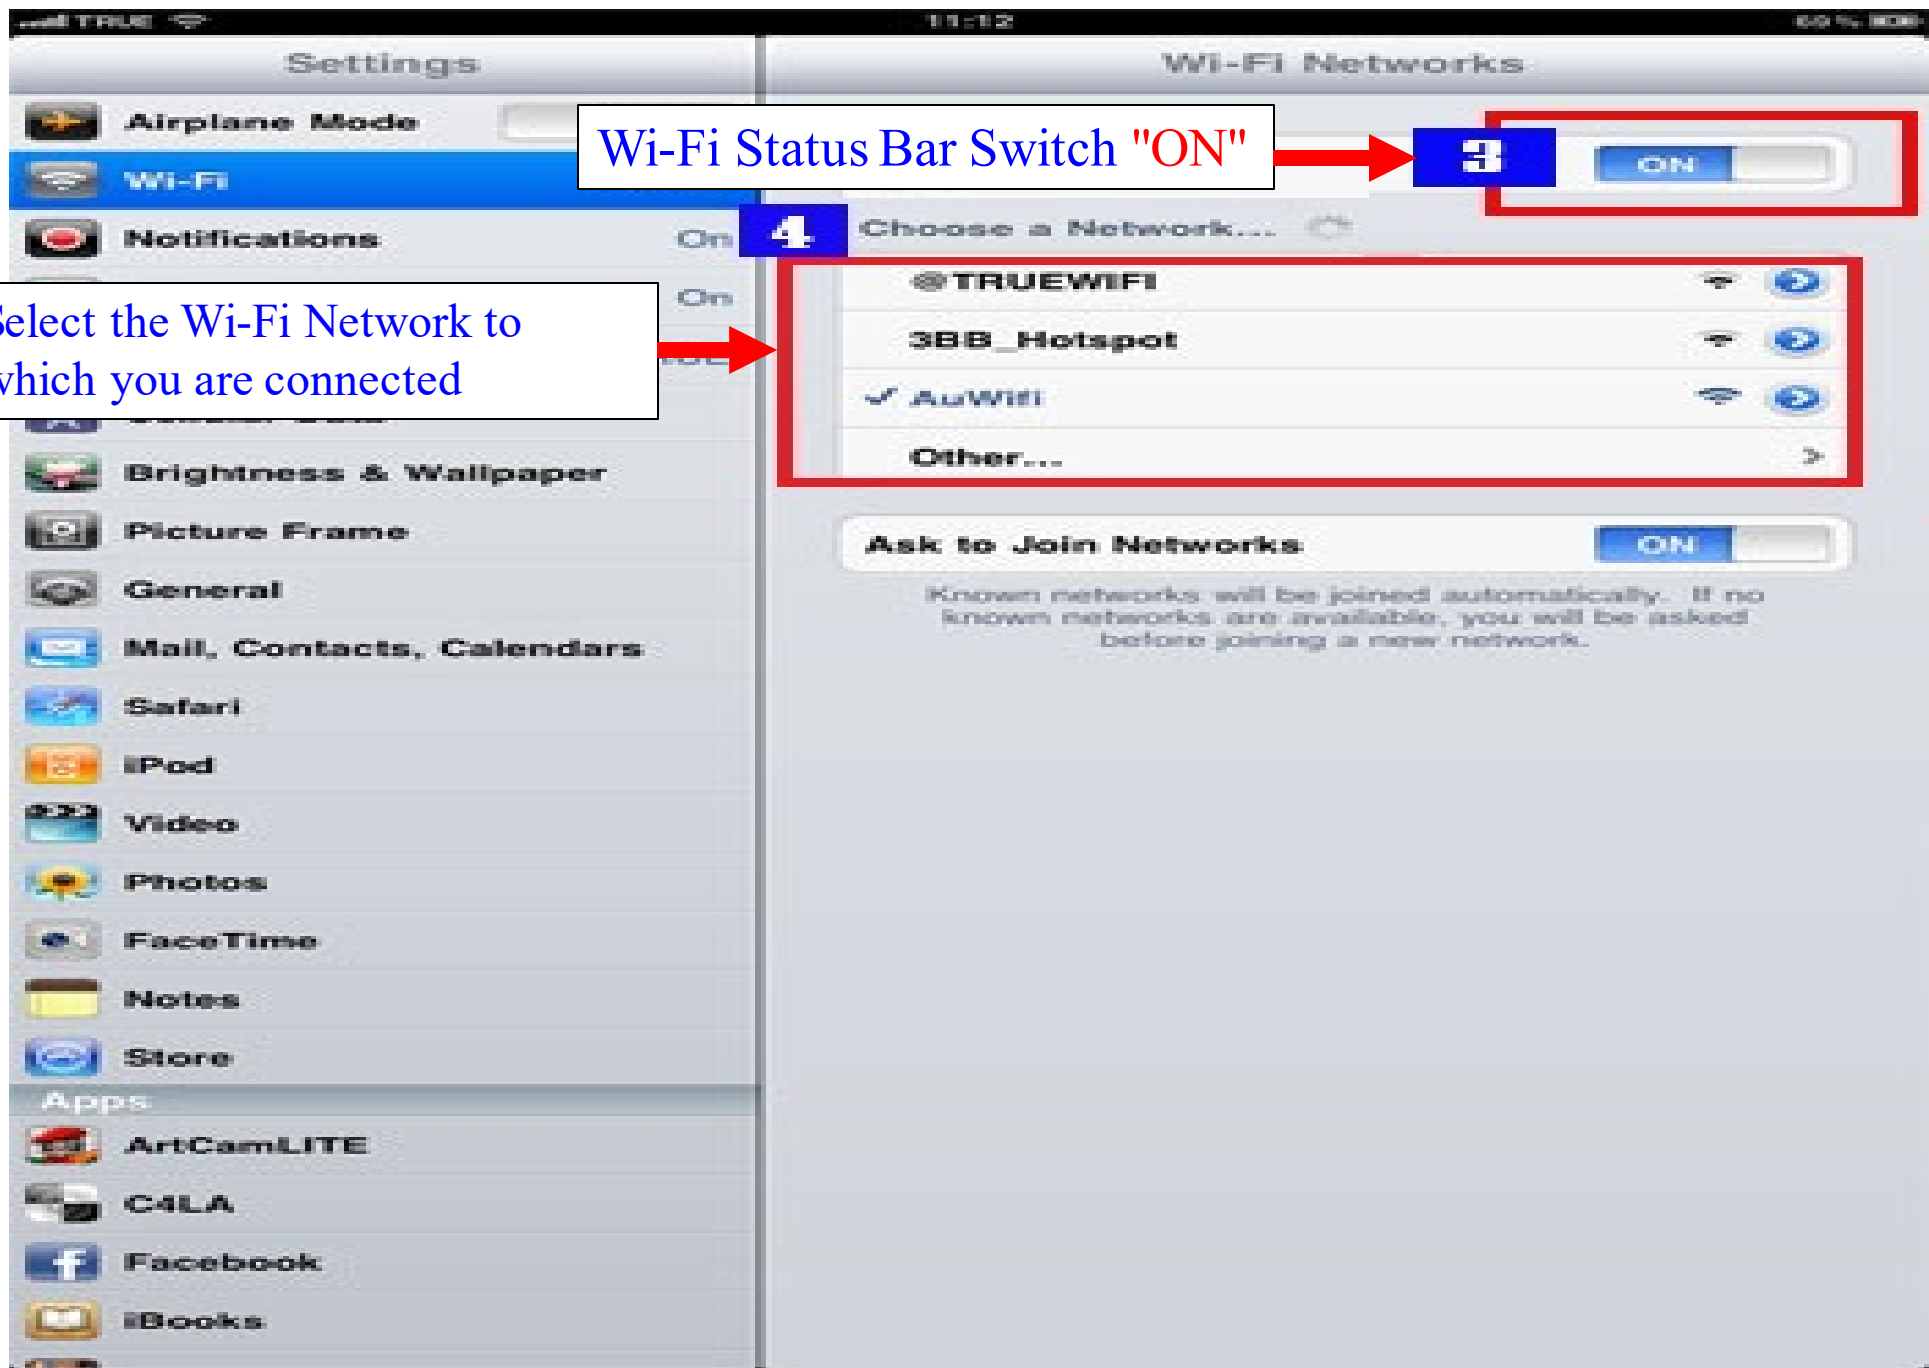

Off Campus Access (Proxy)

For iPad, iPhone and iPod Touch

1

Go to Settings.

library.au.edu

7

Visit library website at www.library.au.edu for searching from EDS-THAIPUL (The pop up must be allowed)

SEARCH SERVICES PLACES TO STUDY RESEARCH SUPPORT COLLECTIONS ABOUT US