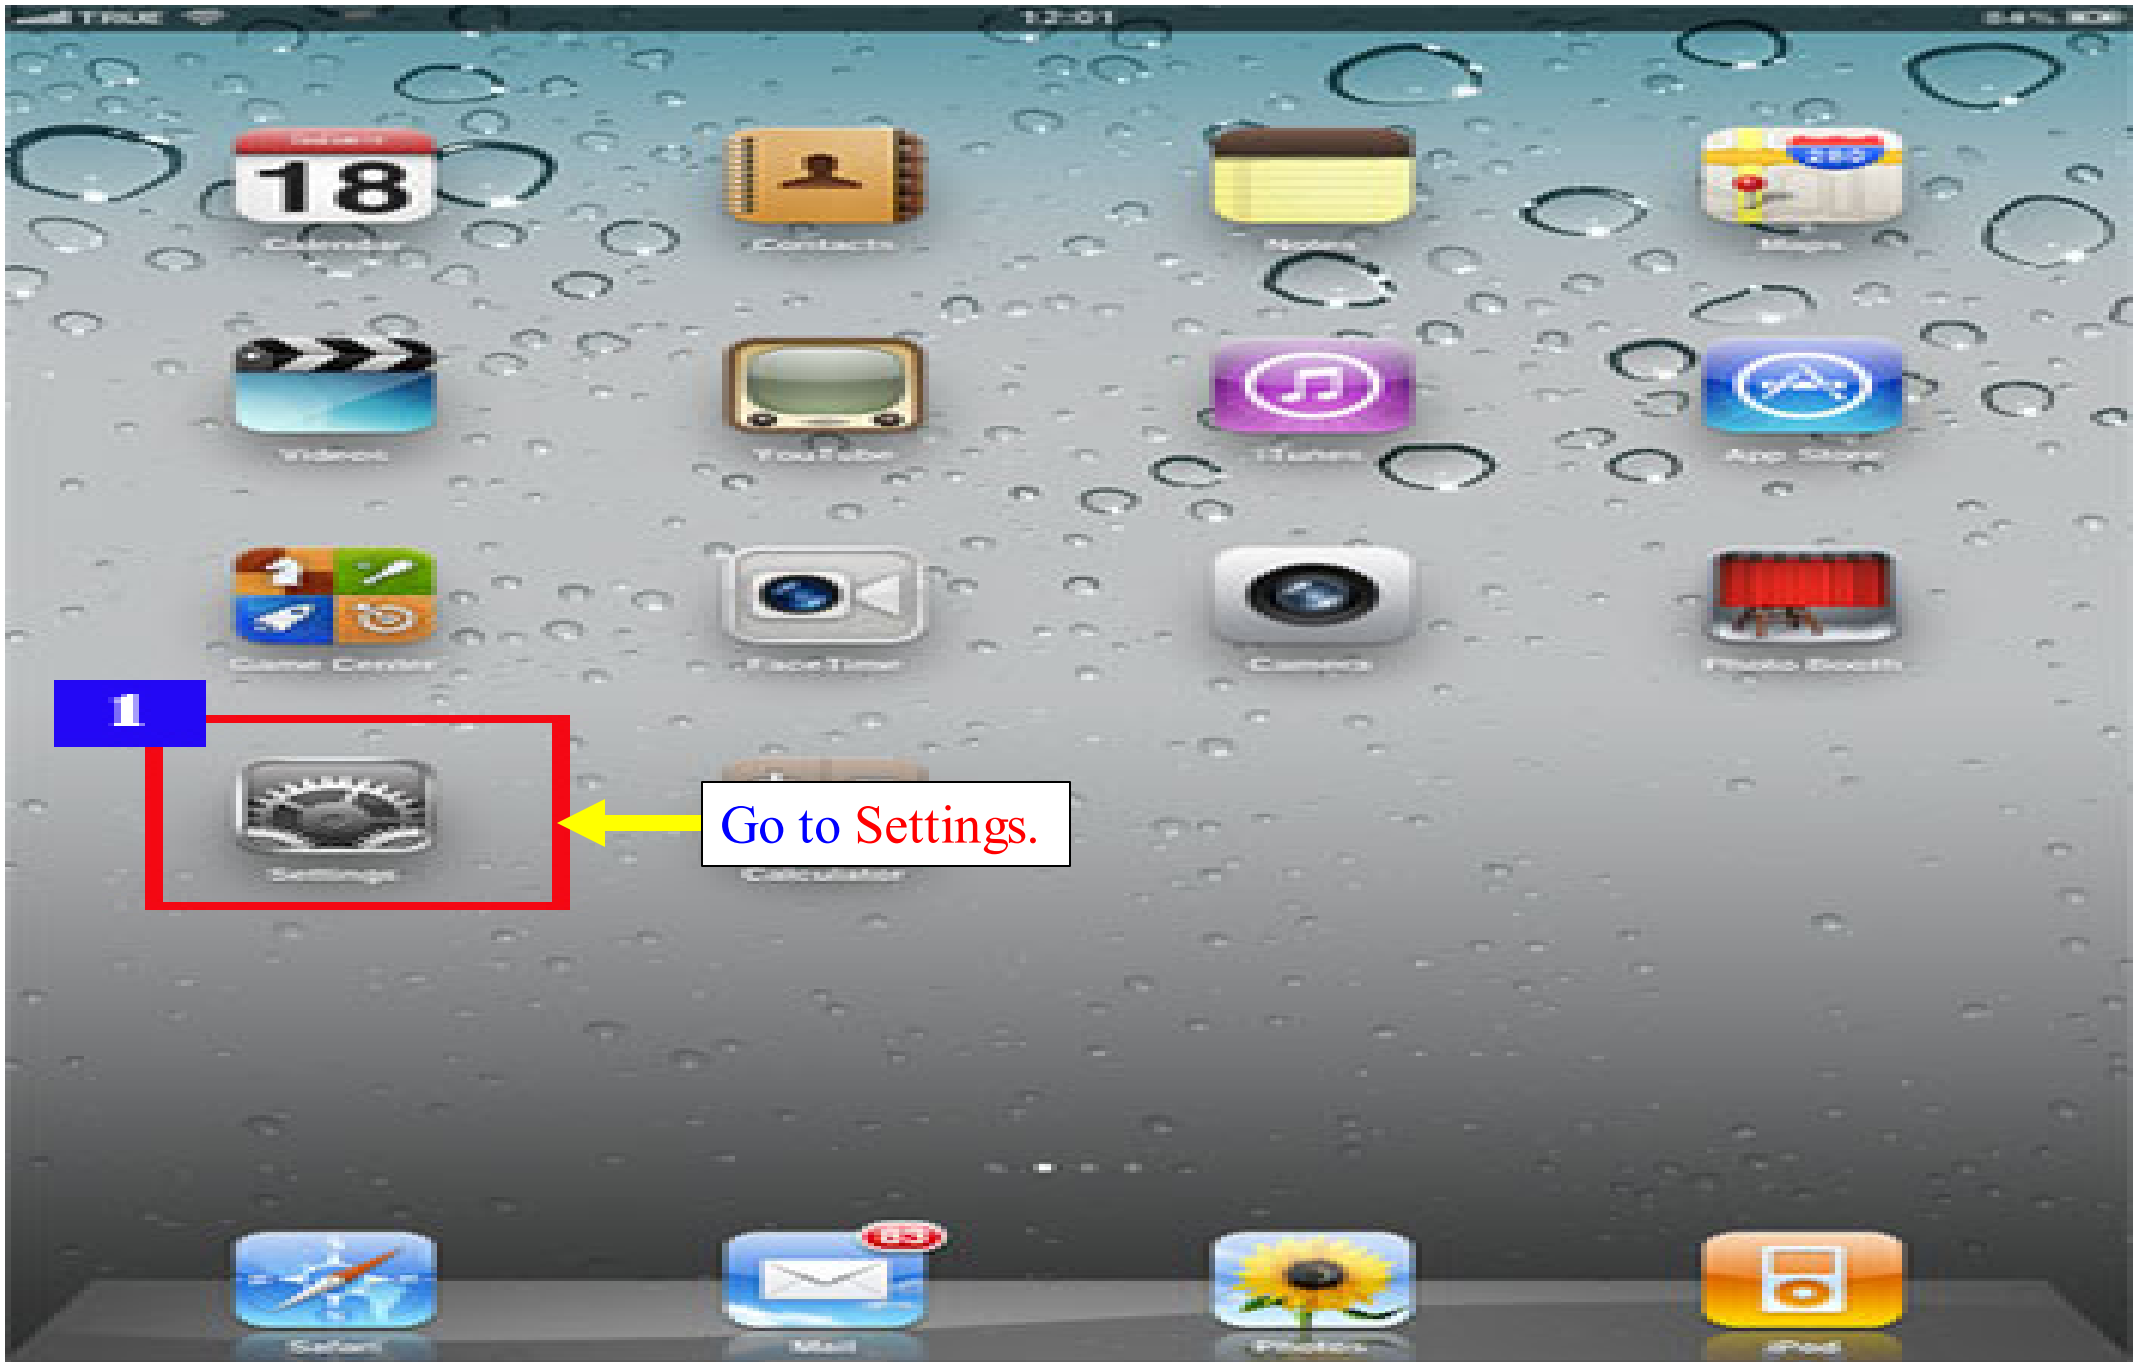

Off Campus Access (Proxy)

For iPad, iPhone and iPod Touch

1

Go to Settings.

library.au.edu

7

Visit library website at www.library.au.edu for searching from EDS-THAIPUL (The pop up must be allowed)

SEARCH SERVICES PLACES TO STUDY RESEARCH SUPPORT COLLECTIONS ABOUT US